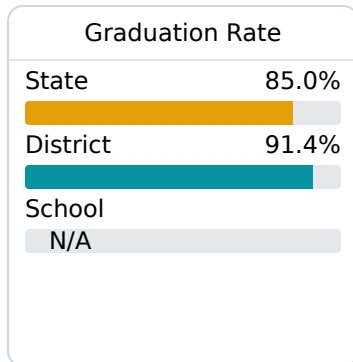

A Rosa Scott School Madison County School District

 929 Poore's Pass
Madison, MS 39110

 Brent Cofield
bcofield@madison-schools.com

Identified for **Additional Targeted Support and Improvement**

Due to the impact of COVID-19 on school closures in the 2019-20 school year and a waiver from the U.S. Department of Education, the Mississippi Department of Education (MDE) has no assessment and accountability data to report for the 2019-20 school year.